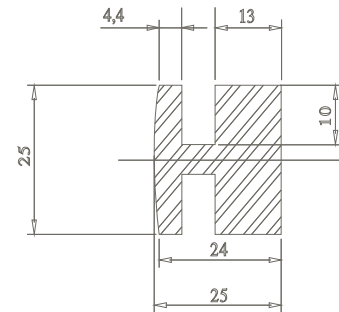

double slot