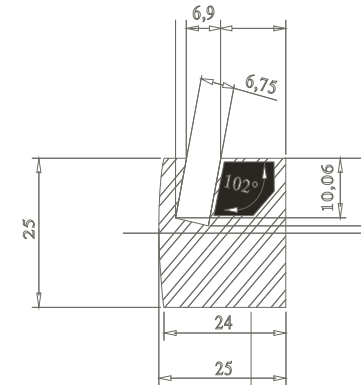

holders

- aluminum extrusion spec 6082
- polished and anodized AA25

wall fittings

- aluminum spec 6063
- with countersunk screws and drywall anchors

panels

- 2 x 1/8" or 1 x 1/4" glass look acrylic with polished edges

single slot

double slot

desk holder

wall mount

projecting mount

Holders without panels are shown separately on pricelist.