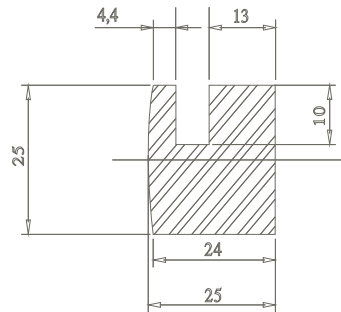

holders

- aluminum extrusion spec 6082
- polished and anodized AA25

wall fittings

- aluminum spec 6063
- with countersunk screws and drywall anchors

panels

- 2 x 1/8" or 1 x 1/4" glass look acrylic with polished edges