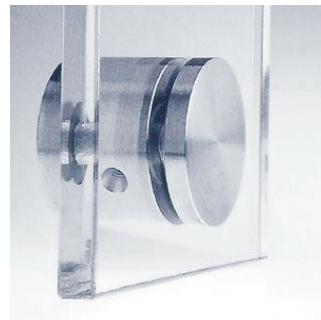

Corporate Office
 467 East Ridge Rd.
 Rochester, NY 14621
 P 585-266-5750
 F 585-266-5798
 F 866-602-9094

cristallo

- all wall fittings have 3/4" stand off from wall
- all stand off fittings accept either (1) 3/8" or (2) 3/16" panels
- all stand off fittings require 3/8" dia drilled hole(s)
 CR-2980/2981/2982/2984 require (1) hole
 CR-2985 1 3/8" dia fittings requires (2) holes
- projecting bracket and suspended fittings accept (1) 1/4" or (2) 1/8" panels
- all fittings include allen key, screw(s) and plastic drywall anchor

finish

- stainless steel specification 303 S 31 satin finish
- panels
- green edge glass look acrylic with polished edges
 - tempered glass with flat polished edges

pointed head
 1/2" diameter
 CR 2982

med. flat head
 3/4" diameter
 CR 2984

desk mount
 5/16" diameter
 CR 2988

round head
 1/2" diameter
 CR 2981

sm flat head
 1/2" diameter
 CR 2980

lrg flat head
 1 3/8" diameter
 CR 2985

projecting bracket
 8" projection,
 accepts 1/4" panel
 CR 2989

suspension fitting
 accepts 1/4" panel
 CR 2990 per pair