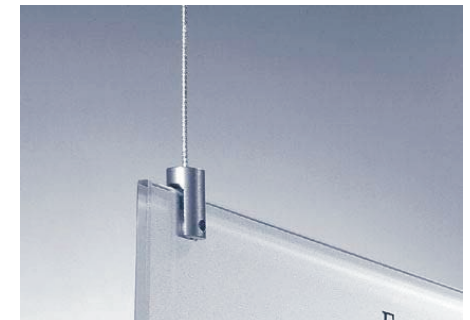

finish

- stainless steel specification 303 S 31 satin finish
- panels
- green edge glass look acrylic with polished edges
 - tempered glass with flat polished edges

pointed head
 1/2" diameter
 CR 2982

med. flat head
 3/4" diameter
 CR 2984

desk mount
 5/16" diameter
 CR 2988

round head
 1/2" diameter
 CR 2981

sm flat head
 1/2" diameter
 CR 2980

lrg flat head
 1 3/8" diameter
 CR 2985

projecting bracket
 8" projection,
 accepts 1/4" panel
 CR 2989

suspension fitting
 accepts 1/4" panel
 CR 2990 per pair